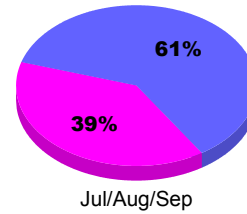

YTD Status Quo Clubs 2011-2012

Status Quo Clubs Compared to Status Quo Members

Legend: Status Quo Clubs (Cyan), Total Status Quo Members (Green)

MEMBERSHIP

Membership Results
2011-2012

Membership
2010-2011

Month	Net Memb Goal	Actual New Memb	Actual Dropped Memb	Gain/Loss of Memb	Gain/Loss of Memb
Jul/Aug/Sep		1	0	1	12
Totals		1	0	1	12

Membership Results 2011-2012

Goal, New, Dropped, Gain/Loss

Legend: Goal (Cyan), Actual (Green), Dropped (Yellow), Gain Loss (Magenta)

Comparison of Membership Gain/Loss

Current Year Compared to the Previous Year

Legend: Current Year (Cyan), Previous Year (Green)

Gender Comparison 2011-2012

Jul/Aug/Sep

Legend: Male (Blue), Female (Magenta)